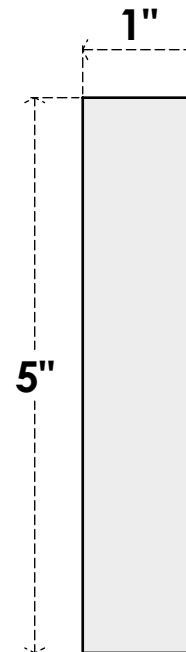

ROSP050X050X100SDG02

5"W X 5"H X 1"P STANDARD SEDGWICK BULLSEYE ROSETTE WITH SQUARE EDGE, ARCHITECTURAL GRADE PVC

FRONT

SIDE

EKENA MILLWORK
2300 WEST MAIN ST.
CLARKSVILLE, TX 75426
TOLL FREE: 866-607-0453
WWW.EKENAMILLWORK.COM

NOTES

1. INSTALLATION TO BE COMPLETED IN ACCORDANCE WITH MANUFACTURER'S SPECIFICATIONS.
2. DRAWING MAY NOT BE TO SCALE
3. THIS DRAWING IS INTENDED FOR DESIGN AND PLANNING PURPOSES ONLY.
4. ALL INFORMATION CONTAINED HEREIN WAS CURRENT AT THE TIME OF DEVELOPMENT BUT MUST BE REVIEWED AND APPROVED BY THE PRODUCT MANUFACTURER TO BE CONSIDERED ACCURATE.
5. ARCHITECTURAL GRADE PVC PRODUCTS ARE MADE FROM EXPANDED CELLULAR PVC AND COME NATURALLY WHITE BUT MAY BE PAINTED