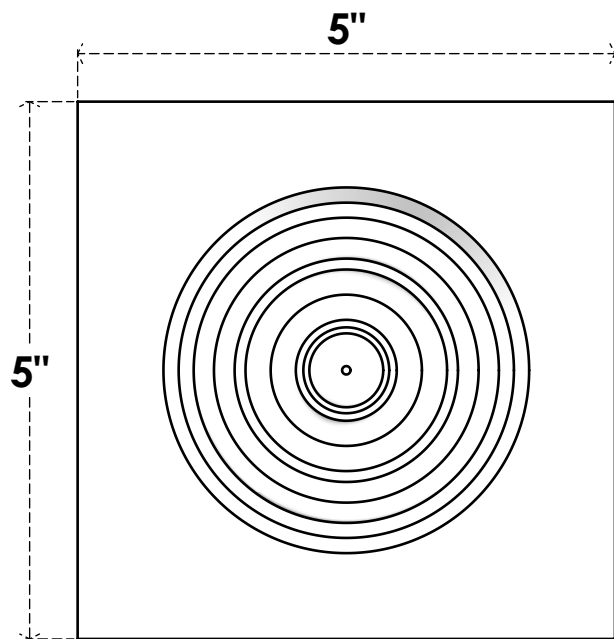

ROSP050X050X100SDG02

5"W X 5"H X 1"P STANDARD SEDGWICK BULLSEYE ROSETTE WITH SQUARE EDGE, ARCHITECTURAL GRADE PVC

FRONT

SIDE

EKENA MILLWORK
2300 WEST MAIN ST.
CLARKSVILLE, TX 75426
TOLL FREE: 866-607-0453
WWW.EKENAMILLWORK.COM